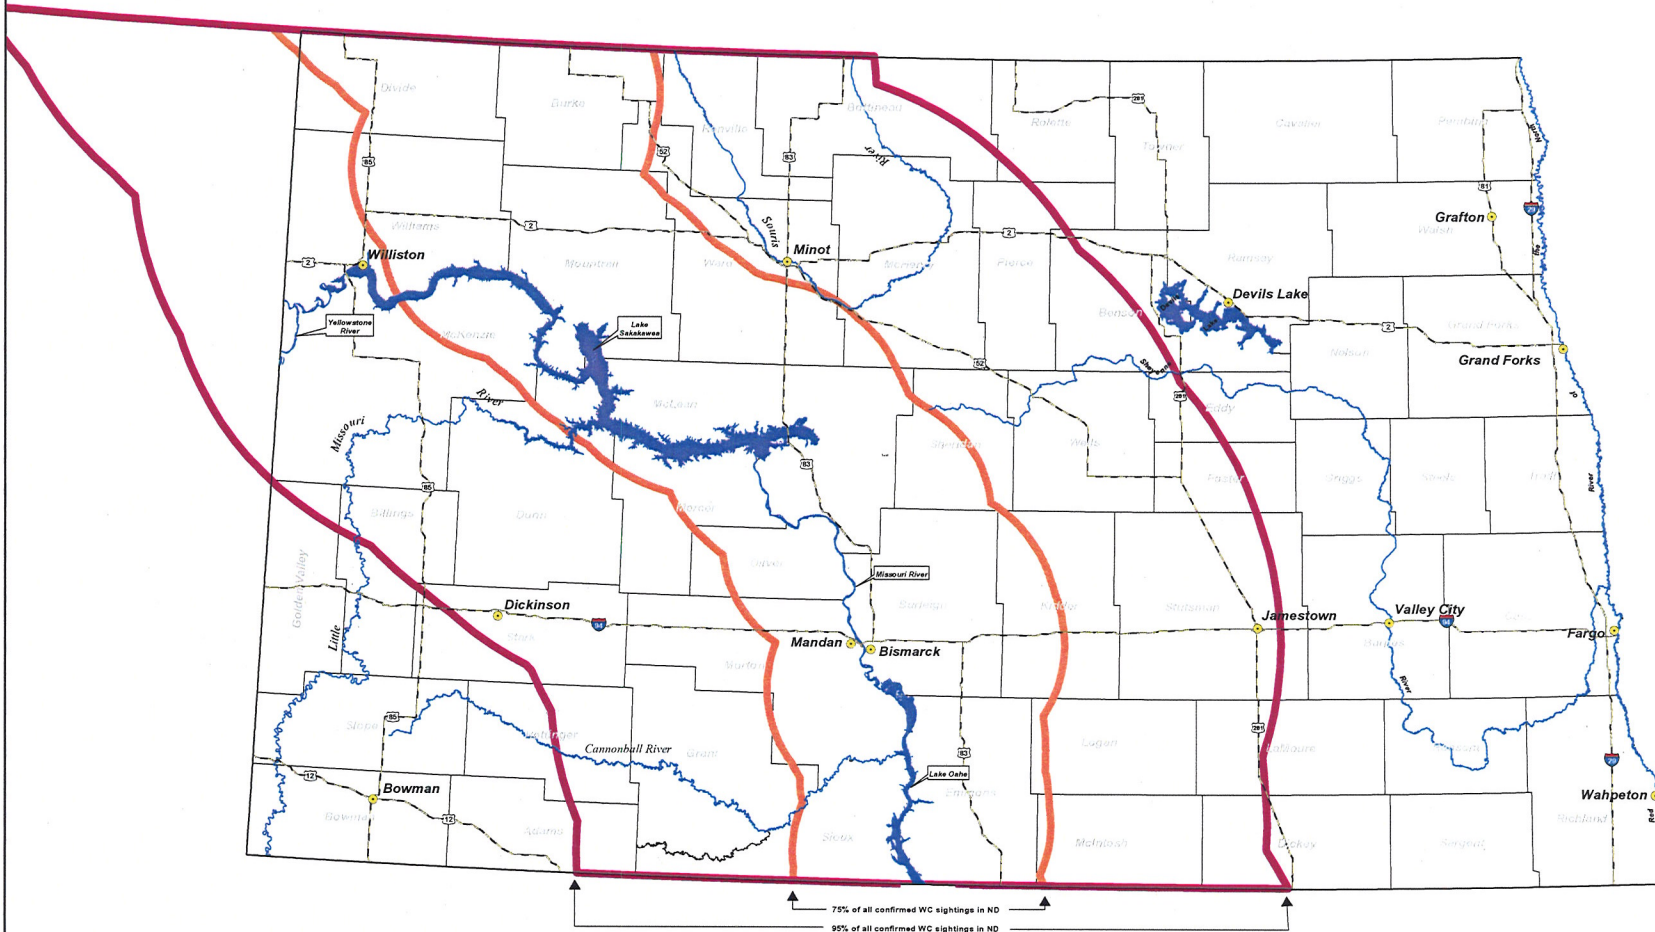

North Dakota Whooping Crane Migration Corridor

DISCLAIMER:

Map produced 04/21/2010 by USFWS Ecological Services, Bismarck, ND.

- 75% Whooping Crane Migration Corridor
- 95% Whooping Crane Migration Corridor