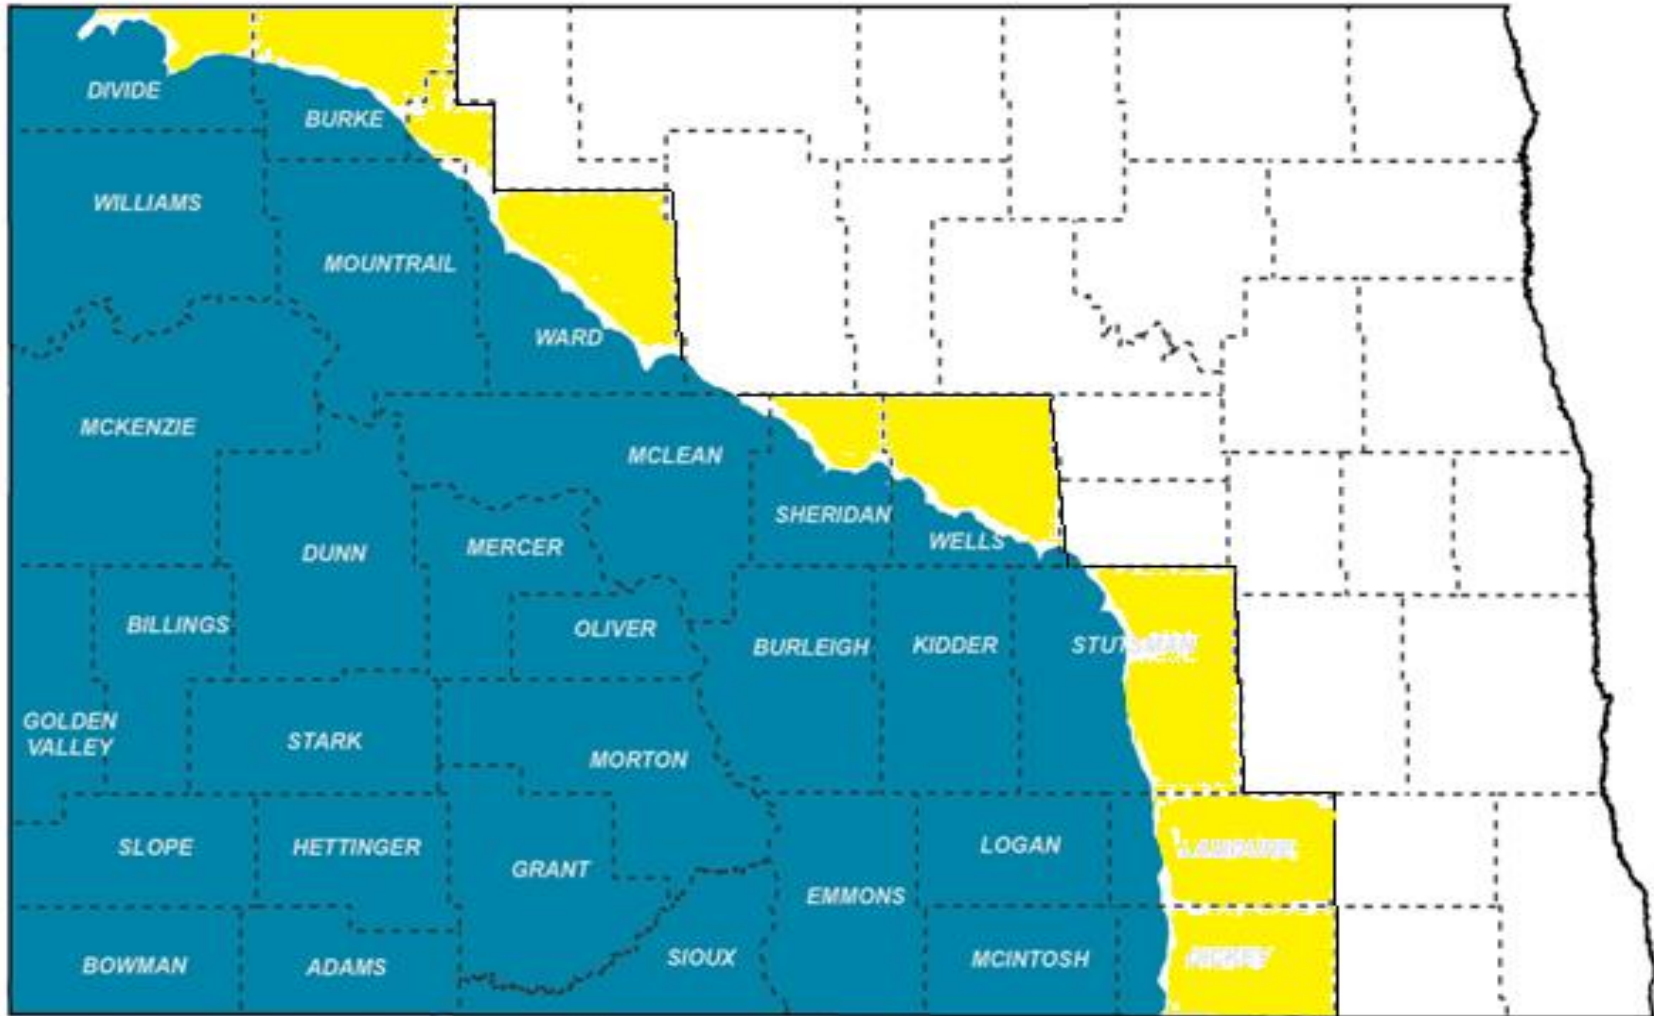

OHF - WORKING GRASSLAND PARTNERSHIP Project Area

 SAFE Grassland Birds Project Area

 WGP will provide limited funds up to \$100,000 outside SAFE Project Area